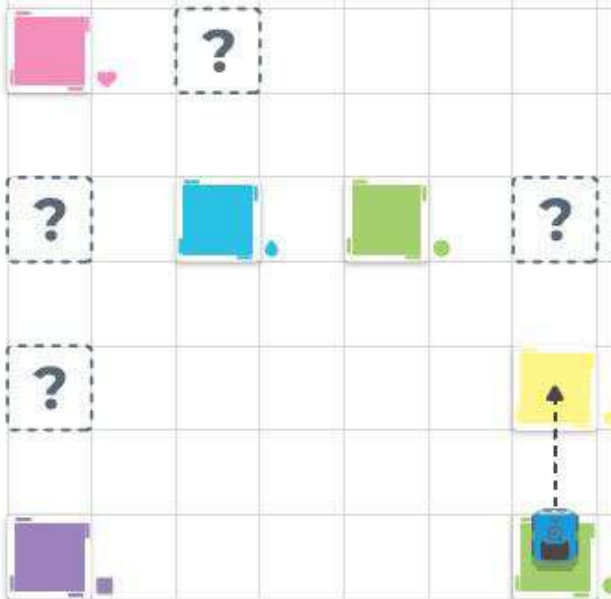

Ha Indi lassabb, akkor könnyebben fordul!

Nem tudja, hová helyezze a színkártyát? Használja az útmutató végén található szögmérőt.