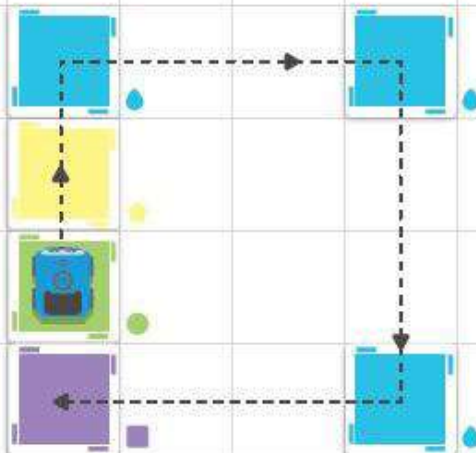

Ha Indi lassabb, akkor könnyebben fordul!

Nem tudja, hová helyezze a színkártyát? Használja az útmutató végén található szögmérőt.