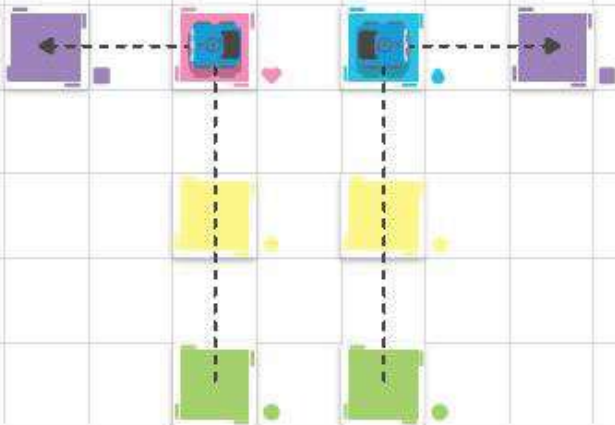

The image shows a blue Sphero Indi robot car with various expressions on its face, including a sad face, a happy face, and a face with a red 'indi' label. A programming palette with various icons is shown above the car, with dashed arrows pointing to the car's face.

A speech bubble says: "A színes kártyákat fehér szalaggal lehet rögzíteni." (The color cards can be attached with white tape.)

Another speech bubble says: "Ne felejtsd el irányítani Indit oda, ahová mennie kell." (Don't forget to direct Indi to where it needs to go.)

The image shows a blue Sphero Indi robot car with a white tape strip being attached to a green color card.

	Zöld Menj, menj gyorsabban!		Rózsaszín Fordulj 90°-kal balra
	Sárga Lassíts!		Kék Fordulj 90°-kal jobbra.
	Red Allj!		Narancs Fordulj 45°-kal balra
	Violet Önnepelj!		Kék Zöld Fordulj 45°-kal jobbra

The image shows a blue Sphero Indi robot car performing various actions based on color cards: moving forward, turning left, turning right, and celebrating with a trophy.

Ha Indi lassabb, akkor könnyebben fordul!